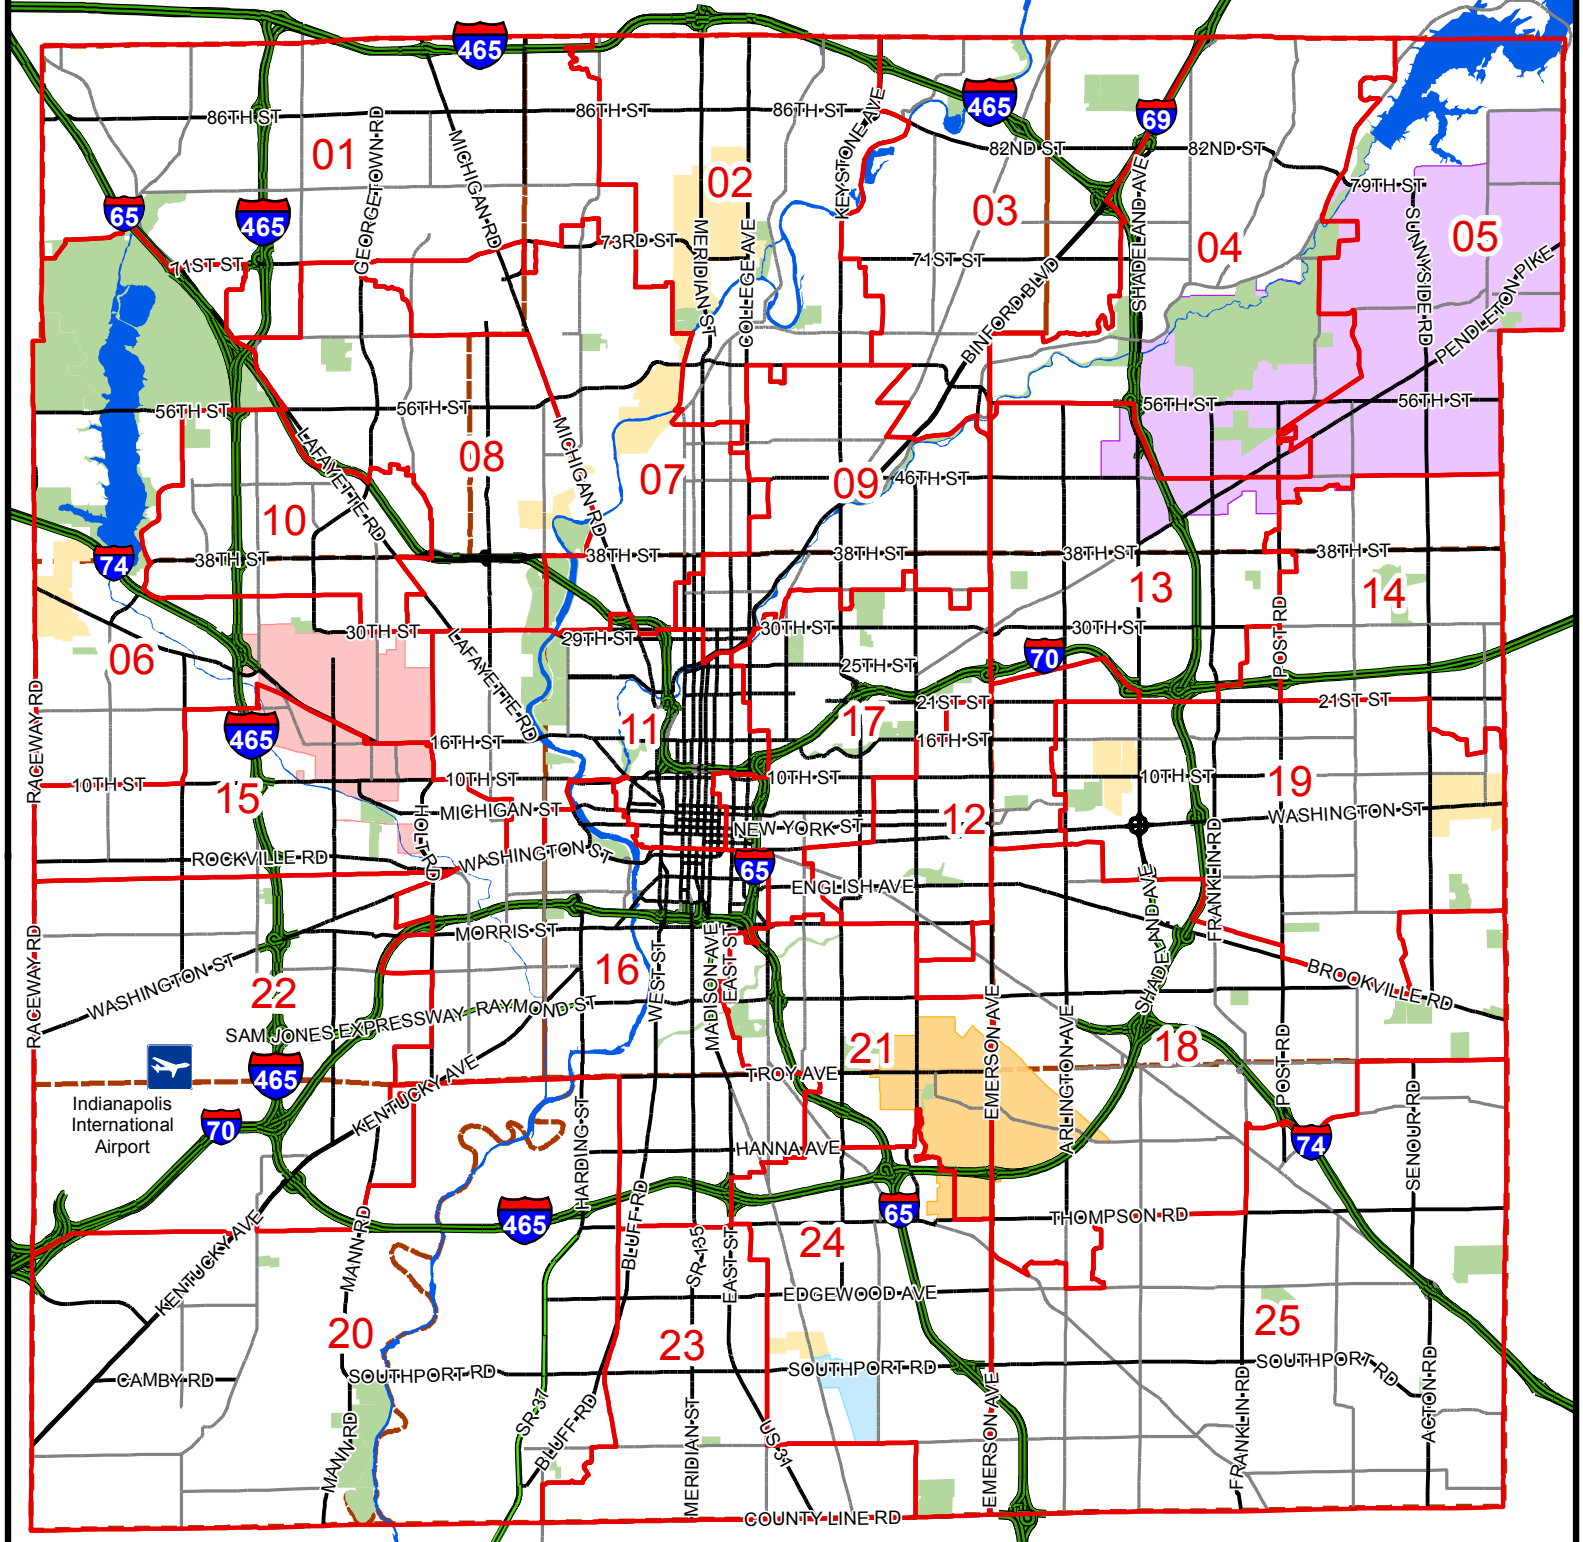

Proposed City-County Council Districts Marion Co./Indianapolis, IN

Legend

Expressway	New City-County Council District	BEECH GROVE
Interstate Highway	Included Town	LAWRENCE
Primary Arterial	Park Property > 20 Acres	SOUTHPORT
Secondary Arterial	River/Reservoir	SPEEDWAY
Township Boundary		

Date: November 2011
 Produced by: IndyGIS
 Data source: IndyGIS, IMAGIS, Clerks Office

This map does not represent a legal document.
 It is intended to serve as an aid in graphic representation
 only. Information shown on this map is not warranted for
 accuracy or merchantability.